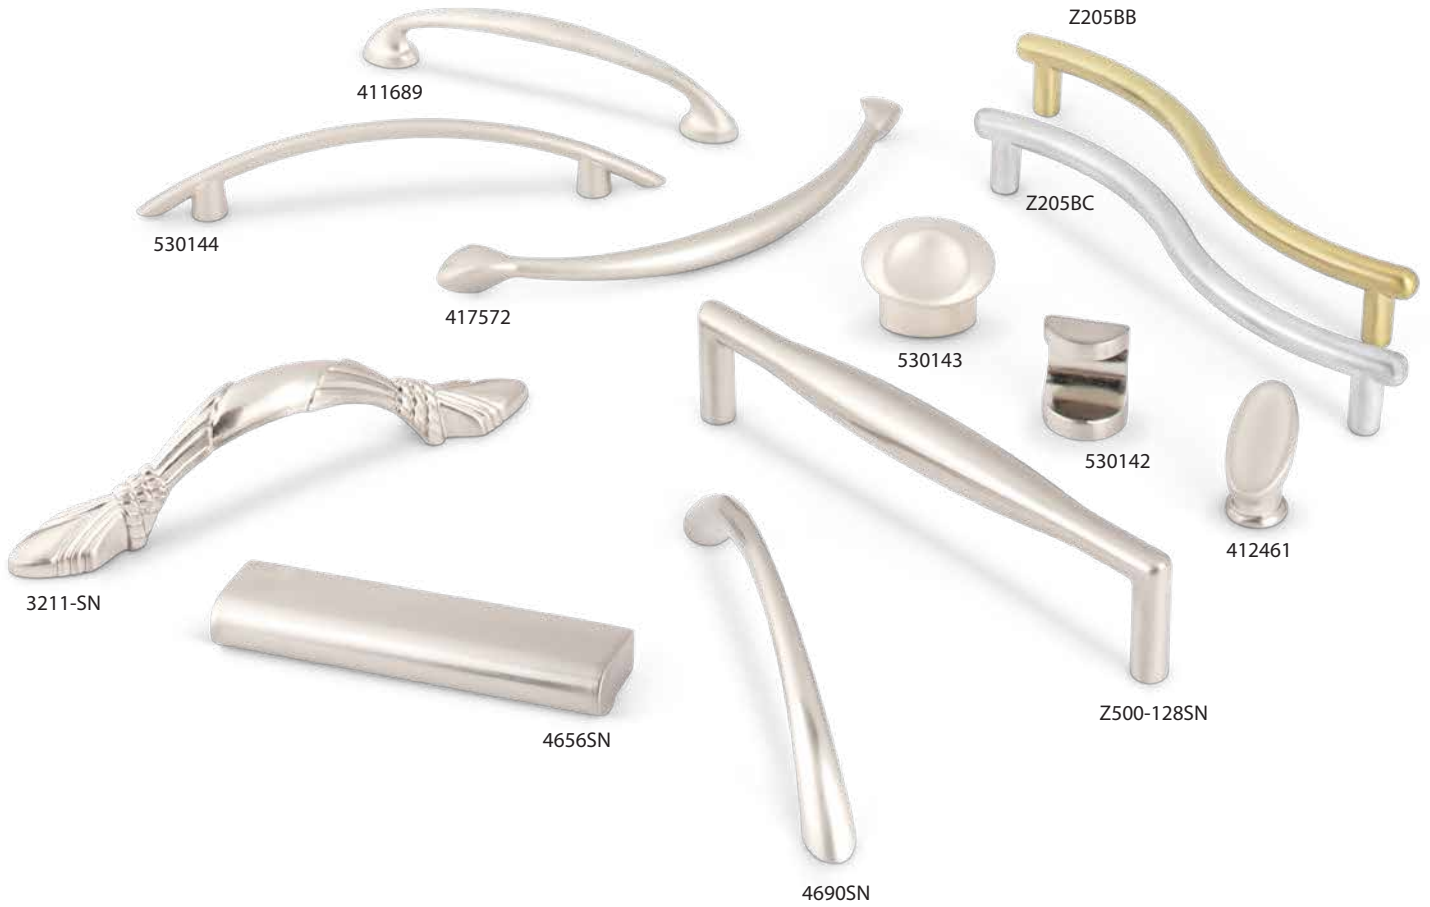

Knobs	Description	Overall Length	Width at Center	Projection	Hand Space	Foot Width	Foot Length	Inner Box	Price Code
412461	oval knob	1"	9/16"	15/16"	11/16"	9/16"	9/16"	50	[B]
530142	cylindrical knob	13/16"	13/16"	1"	5/8"	13/16"	13/16"	25	[B]
530143	concave round knob	1-1/4"	1-1/4"	7/8"	5/8"	3/8"	15/16"	25	[B]
Pulls	Center-to-Center	Overall Length	Width at Center	Projection	Hand Space	Foot Width	Foot Length	Inner Box	Price Code
3211	3" CC	4-15/16"	5/8"	1-1/16"	13/16"	11/16"	1-1/8"	25	[B]
4656	3" CC	3-3/8"	7/16"	13/16"	1/2"	3/8"	3-3/8"	25	[D]
411689*	96 mm (3-3/4") CC	4-3/8"	5/16"	7/8"	5/8"	7/16"	5/8"	50	[B]
4690	96 mm (3-3/4") CC	4-1/2"	1/4"	1-3/16"	15/16"	7/16"	1/2"	50	[B]
530144	96 mm (3-3/4") CC	5-1/4"	3/16"	15/16"	3/4"	3/8"	3/8"	50	[B]
417572	128 mm (5-1/16") CC	5-7/16"	3/8"	1"	11/16"	1/2"	7/16"	30	[C]
Z205	128 mm (5-1/16") CC	5-3/4"	5/16"	7/8"	9/16"	5/16"	5/16"	30	[D]
Z500-128	128 mm (5-1/16") CC	5-3/8"	9/16"	1-5/16"	3/4"	5/16"	5/16"	15	[F]

*M4 attachment screws included with this item

BB	Brushed Brass
BC	Brushed Chrome
DN	Dull Nickel
SN	Satin Nickel