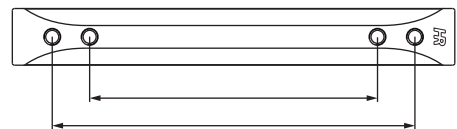

Knobs	Description	Overall Length	Width at Center	Projection	Hand Space	Foot Width	Foot Length	Inner Box	Price Code
484	round knob	1-1/4"	1-1/4"	15/16"	9/16"	7/8"	7/8"	20	[D]

Pulls	Center-to-Center	Overall Length	Width at Center	Projection	Hand Space	Foot Width	Foot Length	Inner Box	Price Code
484-32	32 mm (1-1/4") CC	2-1/8"	9/16"	15/16"	-	9/16"	2-1/8"	15	[D]
484-396	3" CC & 96 mm (3-3/4") CC	4-5/8"	9/16"	15/16"	-	9/16"	4-5/8"	20	[F]
484-128160	128 mm (5-1/16") CC & 160 mm (6-5/16") CC	7-1/8"	9/16"	15/16"	-	9/16"	7-1/8"	10	[H]
484-192224	192 mm (7-9/16") CC & 224 mm (8-13/16") CC	9-5/8"	9/16"	15/16"	-	9/16"	9-5/8"	15	[J]
484-305	305 mm (12") CC	12-13/16"	9/16"	15/16"	-	9/16"	12-13/16"	5	[K]

Display	Description
DB809-GRY	Elara hardware on Designer Grey display board, 16"W x 11"H

3 pull sizes offer 2 center-to-center options