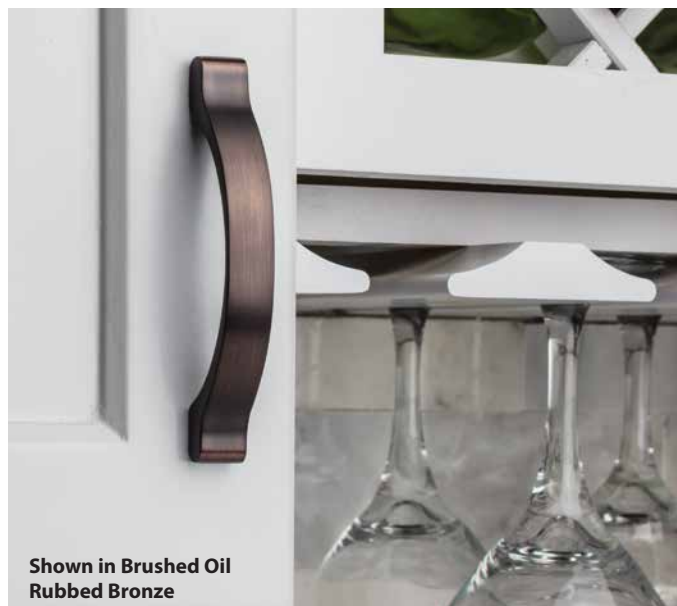

Knobs	Description	Overall Length	Width at Center	Projection	Hand Space	Foot Width	Foot Length	Inner Box	Price Code
511	round knob	1-1/4"	1-1/4"	1-1/8"	7/8"	3/8"	3/8"	25	[B]

Pulls	Center-to-Center	Overall Length	Width at Center	Projection	Hand Space	Foot Width	Foot Length	Inner Box	Price Code
511-3	3" CC	4-1/16"	5/8"	1-1/8"	1"	5/8"	11/16"	15	[D]
511-96	96 mm (3-3/4") CC	4-7/8"	5/8"	1-1/8"	1"	5/8"	11/16"	15	[D]

Display	Description
DBE1037-GRY	Seaver hardware on Designer Grey display board, 16"W x 11"H

Finishes			
BNBDL Brushed Pewter	DBAC Brushed Oil Rubbed Bronze	PC Polished Chrome	SN Satin Nickel