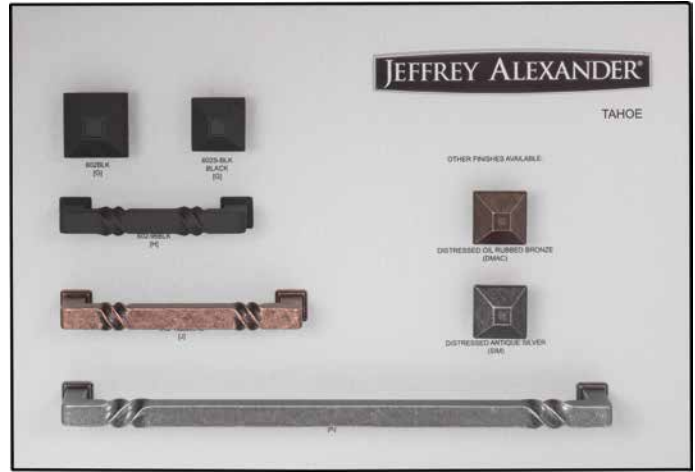

Tahoe ◆

DB949-GRY