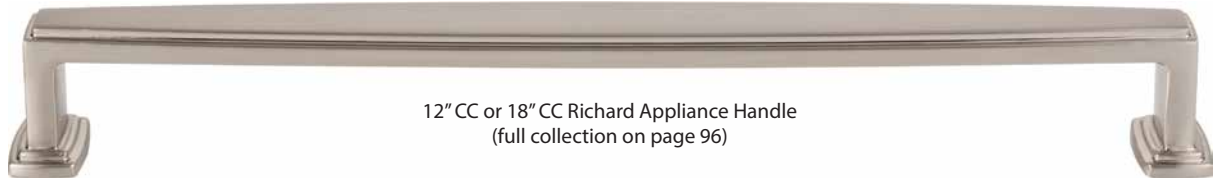

12" CC or 18" CC Richard Appliance Handle
(full collection on page 96)