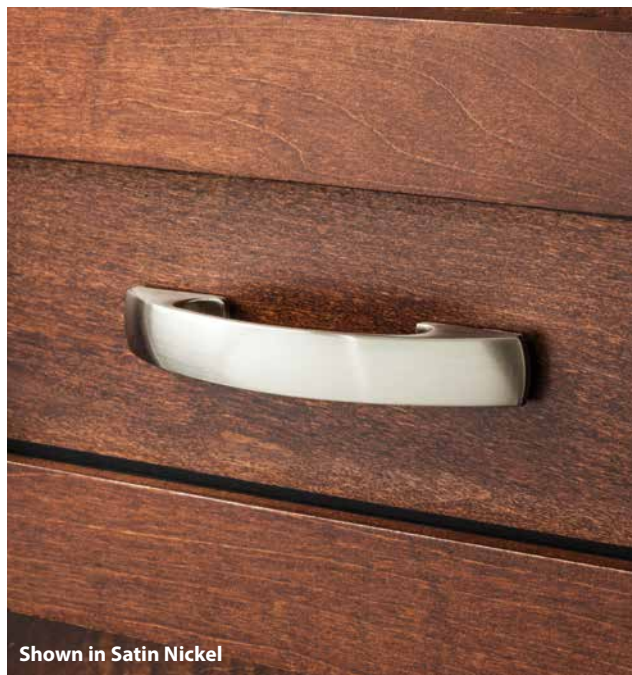

Pulls	Center-to-Center	Overall Length	Width at Center	Projection	Hand Space	Foot Width	Foot Length	Inner Box	Price Code
771-3	3" CC	4-1/2"	5/8"	15/16"	3/4"	5/8"	13/16"	20	[D]
771-96	96 mm (3-3/4") CC	5-3/16"	5/8"	15/16"	13/16"	5/8"	1-1/8"	20	[D]
771-128	128 mm (5-1/16") CC	6-5/16"	5/8"	1"	7/8"	5/8"	1-1/8"	20	[E]
771-160	160 mm (6-5/16") CC	7-11/16"	5/8"	1-1/16"	15/16"	5/8"	1-3/16"	20	[F]

Display	Description
DBE1027-GRY	Strickland hardware on Designer Grey display board, 16"W x 11"H

Finishes			
BNBDL Brushed Pewter	DBAC Brushed Oil Rubbed Bronze	PC Polished Chrome	SN Satin Nickel