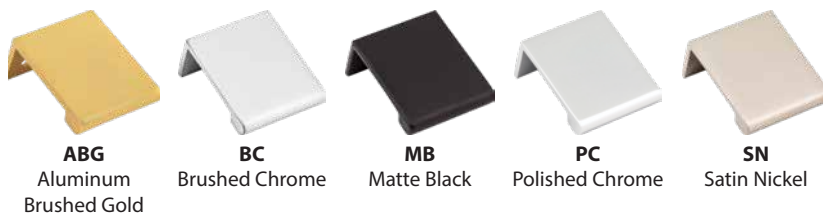

Finishes

*Wood screws included with all tab pulls