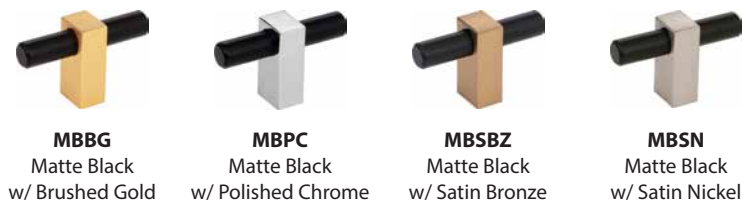

# Larkin 1 & 2

Knobs	Description	Overall Length	Width at Center	Projection	Hand Space	Foot Width	Foot Length	Inner Box	Price Code
478T	T-knob	2-3/8"	7/16"	1-7/16"	7/8"	11/16"	1/2"	15	[E]
Pulls	Center-to-Center	Overall Length	Width at Center	Projection	Hand Space	Foot Width	Foot Length	Inner Box	Price Code
478-96	96 mm (3-3/4") CC	6-1/8"	7/16"	1-7/16"	7/8"	11/16"	1/2"	10	[G]
478-128	128 mm (5-1/16") CC	7-3/8"	7/16"	1-7/16"	7/8"	11/16"	1/2"	10	[H]
478-160	160 mm (6-5/16") CC	8-11/16"	7/16"	1-7/16"	7/8"	11/16"	1/2"	10	[H]
478-192	192 mm (7-9/16") CC	9-15/16"	7/16"	1-7/16"	7/8"	11/16"	1/2"	10	[J]
478-305	305 mm (12") CC	14-3/8"	7/16"	1-7/16"	7/8"	11/16"	1/2"	5	[K]
478-12	12" CC appl. handle	15-3/16"	3/4"	2-3/16"	1-1/4"	1-1/8"	5/8"	5	[K]
478-18*	18" CC appl. handle	21-3/16"	3/4"	2-3/16"	1-1/4"	1-1/8"	5/8"	5	[K]

**Solid Finishes**

**Mixed Finishes**

\*18" appliance handles are packaged with 10-24 x1" and 10-24 breakaway screws.