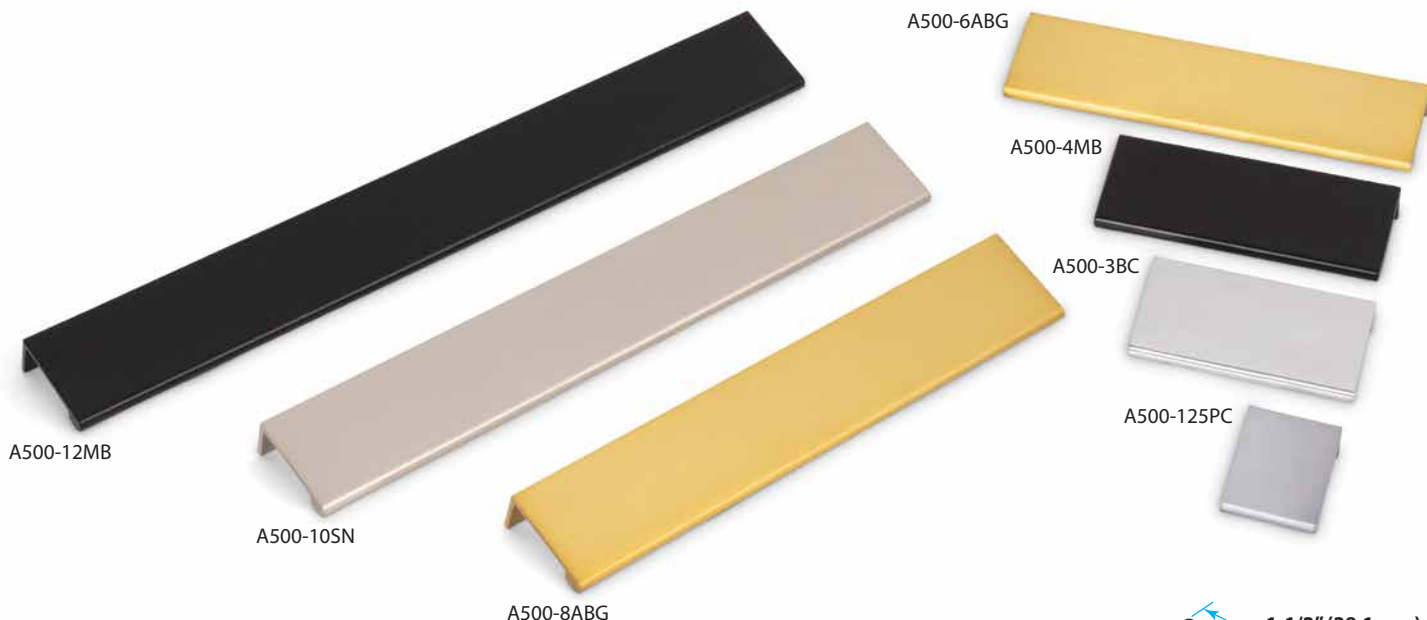

**Finishes**

**BNBDL**  
Brushed Pewter

**DACM**  
Gun Metal

**DBAC**  
Brushed Oil  
Rubbed Bronze

**SN**  
Satin Nickel

Pulls	Center-to-Center	Overall Length	Width at Center	Projection	Hand Space	Foot Width	Foot Length	Inner Box	Price Code
A500-125*	16 mm (5/8") CC tab pull	1-1/4"	11/16"	1-1/2"	-	23/32"	1-1/4"	50	[B]
A500-3*	60 mm (2-3/8") CC tab pull	3"	11/16"	1-1/2"	-	23/32"	3"	25	[D]
A500-4*	76 mm (3") CC tab pull	4"	11/16"	1-1/2"	-	23/32"	4"	25	[D]
A500-6*	127 mm (5") CC tab pull	6"	11/16"	1-1/2"	-	23/32"	6"	20	[E]
A500-8*	90 mm (3-9/16") CC tab pull (3 holes)	8"	11/16"	1-1/2"	-	23/32"	8"	20	[F]
A500-10*	114 mm (4-1/2") CC tab pull (3 holes)	10"	11/16"	1-1/2"	-	23/32"	10"	10	[G]
A500-12*	90 mm (3-9/16") CC tab pull (4 holes)	12"	11/16"	1-1/2"	-	23/32"	12"	10	[H]

Display	Description
DBE1029-GRY	Edgefield hardware on Designer Grey display board, 16" W x 11" H

**Finishes**

\*Wood screws included with all tab pulls

Shown in Aluminum Brushed Gold

## SLIM

Instantly upgrade kitchens with this slim and sleek collection of tab pulls from Elements. Edgefield features a thin design that is the ideal choice for contemporary homes.

Knobs	Description	Overall Length	Width at Center	Projection	Hand Space	Foot Width	Foot Length	Inner Box	Price Code
2980	round knob	1-1/4"	1-1/4"	1-1/8"	5/8"	1"	1"	20	[C]