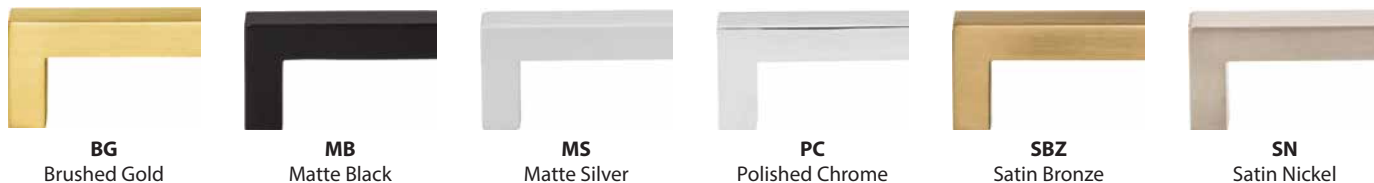

Finishes

BG
Brushed Gold

MB
Matte Black

MS
Matte Silver

PC
Polished Chrome

SBZ
Satin Bronze

SN
Satin Nickel