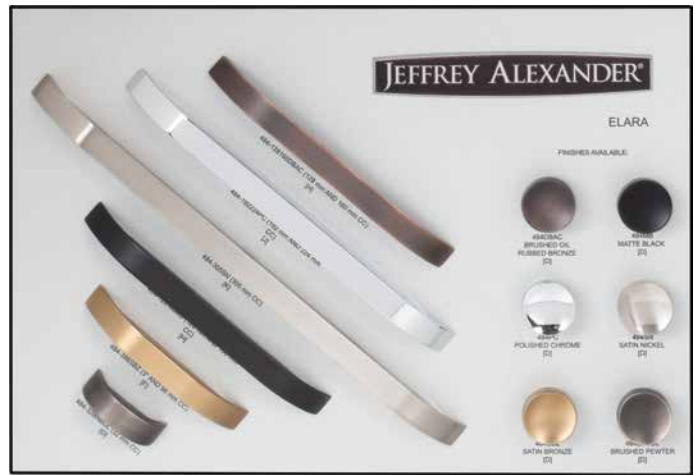

Elara ◆

DB809-GRY