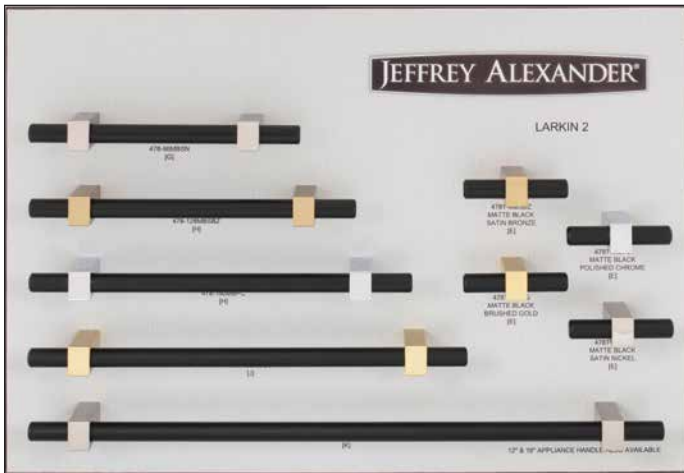

Larkin 2

DB822-GRY