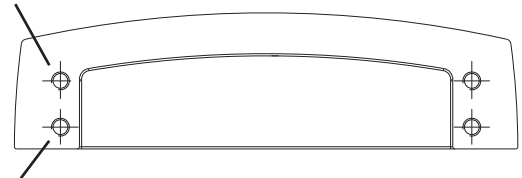

Lower mount: use when the mounting holes are positioned lower on the drawer front