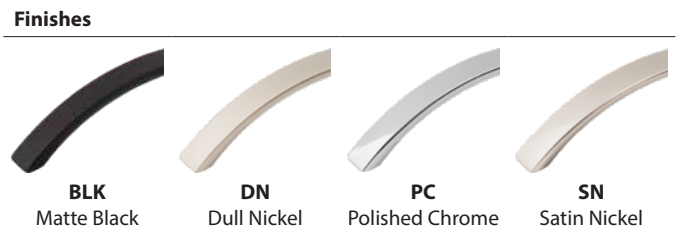

Pulls	Center-to-Center	Overall Length	Width at Center	Projection	Hand Space	Foot Width	Foot Length	Inner Box	Price Code
308-128	128 mm (5-1/16") CC	5-9/16"	3/4"	15/16"	13/16"	3/8"	9/16"	25	[D]
406-128	128 mm (5-1/16") CC	6-9/16"	3/8"	1-1/4"	13/16"	5/16"	5/16"	20	[E]
745-128	128 mm (5-1/16") CC	5-11/16"	7/16"	1-3/16"	7/8"	5/8"	5/8"	20	[D]
776-128	128 mm (5-1/16") CC	5-11/16"	5/8"	1-3/16"	7/8"	5/8"	1/2"	20	[E]
976-128	128 mm (5-1/16") CC	6-3/16"	3/8"	1-1/16"	7/8"	1-3/16"	11/16"	20	[E]

Display	Description
DBE1018-GRY	Belfast hardware on Designer Grey display board, 16"W x 11"H