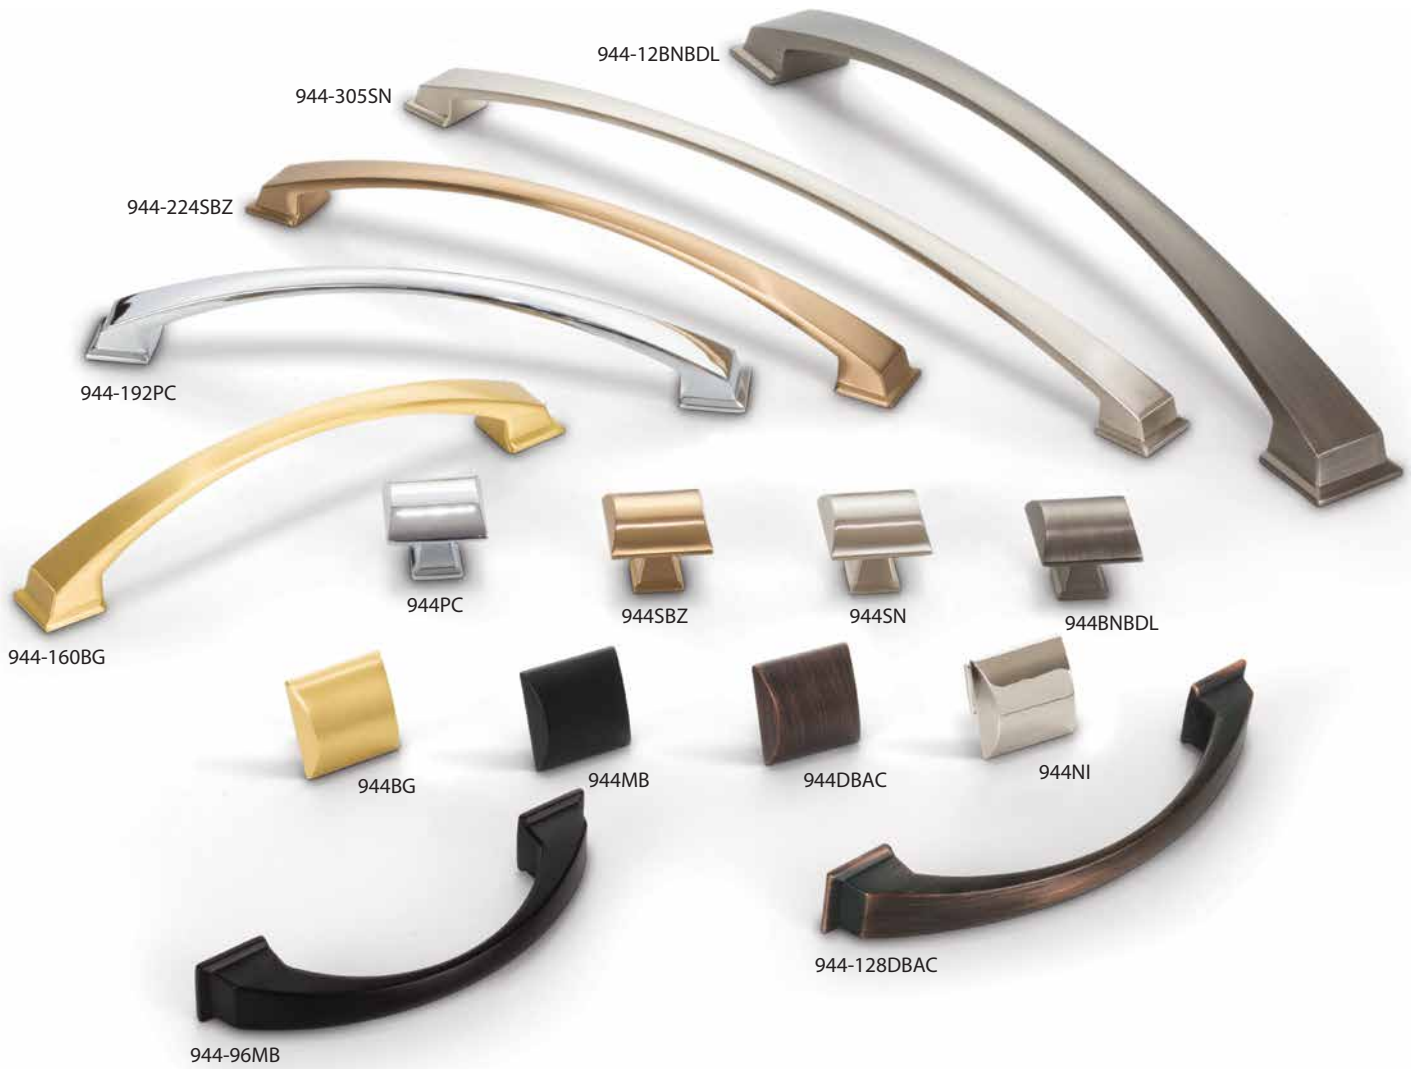

### *Design Idea*

Pair Richard's standard pulls or appliance handles with the Renzo cup pulls to create a modern, debonair presence in any space. Find the Renzo Collection on pages 92–93.

#### Finishes

**BG**  
Brushed Gold

**BNBDL**  
Brushed Pewter

**DBAC**  
Brushed Oil  
Rubbed Bronze

**MB**  
Matte Black

**PC**  
Polished Chrome

**SBZ**  
Satin Bronze

**SN**  
Satin Nickel