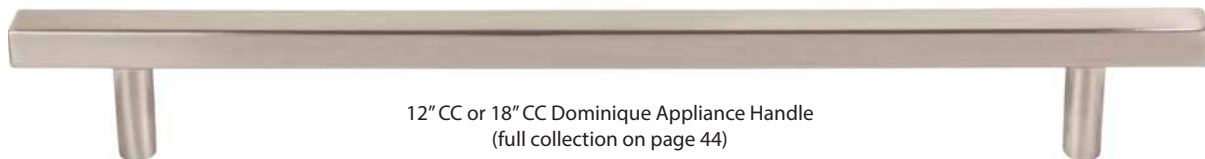

12" CC or 18" CC Dominique Appliance Handle
(full collection on page 44)

Appl. Handle	Collection	Center-to-Center	Overall Length	Width at Center	Projection	Hand Space	Foot Width	Foot Length	Finishes Available	Page
585	Delmar	12" CC	13-1/4"	1-1/4"	1-1/2"	1-1/4"	3/4"	7/8"	BNBDL, DACM, DBAC, DP, SN	43
845	Dominique	12" CC	15"	5/8"	1-7/8"	1-1/4"	1/2"	1/2"	BG, BNBDL, DBAC, MB, PC, SBZ, SN	44
845	Dominique	18" CC	21"	5/8"	1-7/8"	1-1/4"	1/2"	1/2"	BG, BNBDL, DBAC, MB, PC, SBZ, SN	44

12" appliance handles are packaged with 8-32 standard and 8-32 breakaway screws.
18" appliance handles are packaged with 10-24 x1" and 10-24 breakaway screws.