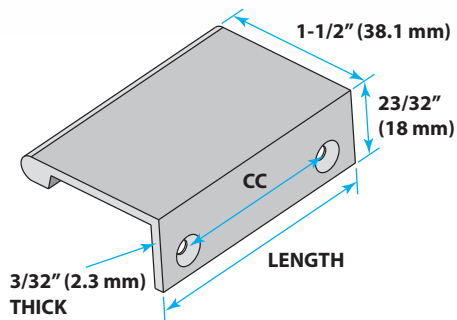

**Finishes**

**BNBDL**  
Brushed Pewter

**DACM**  
Gun Metal

**DBAC**  
Brushed Oil  
Rubbed Bronze

**SN**  
Satin Nickel

Pulls	Center-to-Center	Overall Length	Width at Center	Projection	Hand Space	Foot Width	Foot Length	Inner Box	Price Code
A500-125*	16 mm (5/8") CC tab pull	1-1/4"	11/16"	1-1/2"	-	23/32"	1-1/4"	50	[B]
A500-3*	60 mm (2-3/8") CC tab pull	3"	11/16"	1-1/2"	-	23/32"	3"	25	[D]
A500-4*	76 mm (3") CC tab pull	4"	11/16"	1-1/2"	-	23/32"	4"	25	[D]
A500-6*	127 mm (5") CC tab pull	6"	11/16"	1-1/2"	-	23/32"	6"	20	[E]
A500-8*	90 mm (3-9/16") CC tab pull (3 holes)	8"	11/16"	1-1/2"	-	23/32"	8"	20	[F]
A500-10*	114 mm (4-1/2") CC tab pull (3 holes)	10"	11/16"	1-1/2"	-	23/32"	10"	10	[G]
A500-12*	90 mm (3-9/16") CC tab pull (4 holes)	12"	11/16"	1-1/2"	-	23/32"	12"	10	[H]