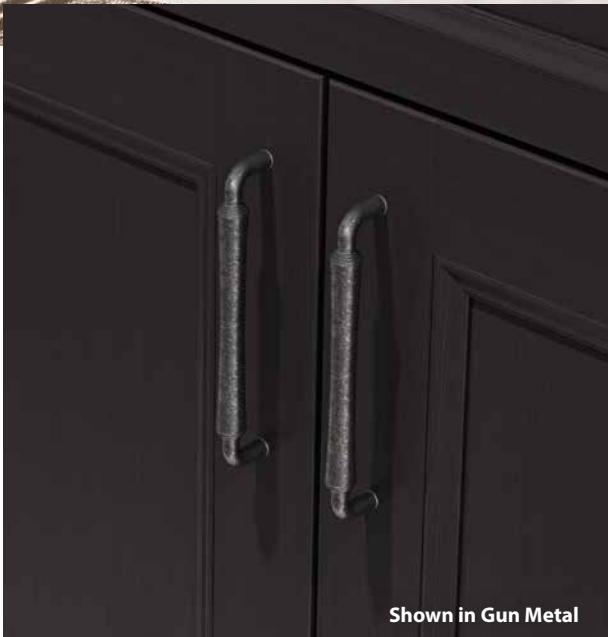

UNFAILING

The unfailing style of Bremen 2 is highlighted by slight curves and a sturdy presence. The stacked barrel design is echoed across three standard pull lengths, an appliance handle, and two coordinating knobs. Bremen 2 feels at home in either a traditional or American Country design.

Design Idea

Achieve a confidently understated look by pairing dark cabinet finishes with dark hardware.

Finishes