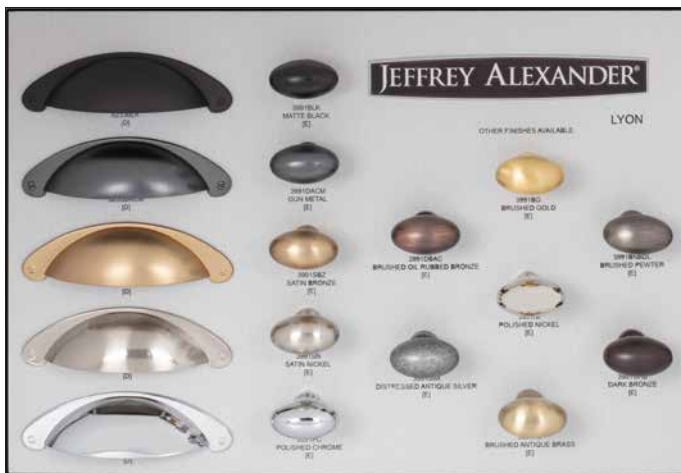

Lyon

DB924-GRY