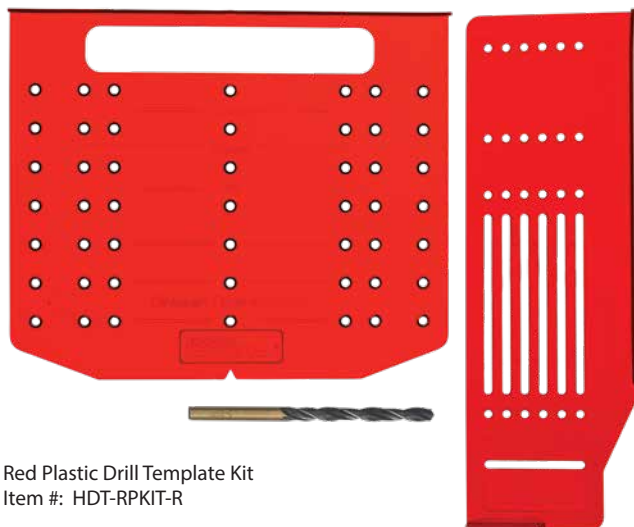

Red Plastic Drill Template Kit
Item #: HDT-RPKIT-R

Knob & Pull Drill Template Kit

- Easily install knobs and pulls ranging from 3" to 128 mm (5-1/16") CC on cabinet doors and drawers in three to four easy steps.
- Align the template on the cabinet door or drawer and mark the desired locations of the hardware. Drill using the 3/16" drill bit, then install!
- Retail packaged

Includes:

- Red Plastic Door Template
- Red Plastic Drawer Template
- 3/16" drill bit