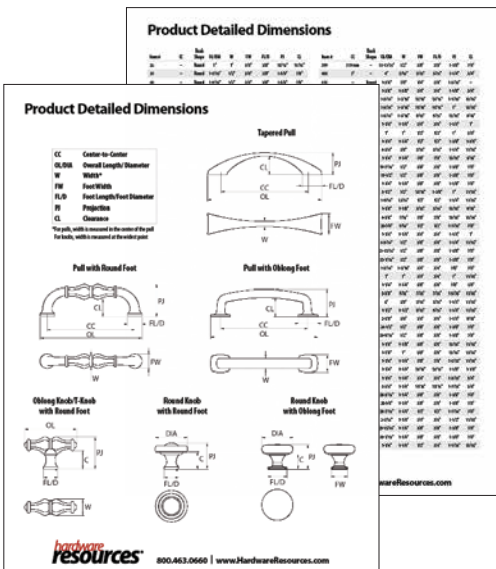

Detailed Product Dimension Guide

Detailed spec drawings and dimensions for knobs & pulls

To download the PDF, scan the QR code or visit <https://delivr.com/272a7>